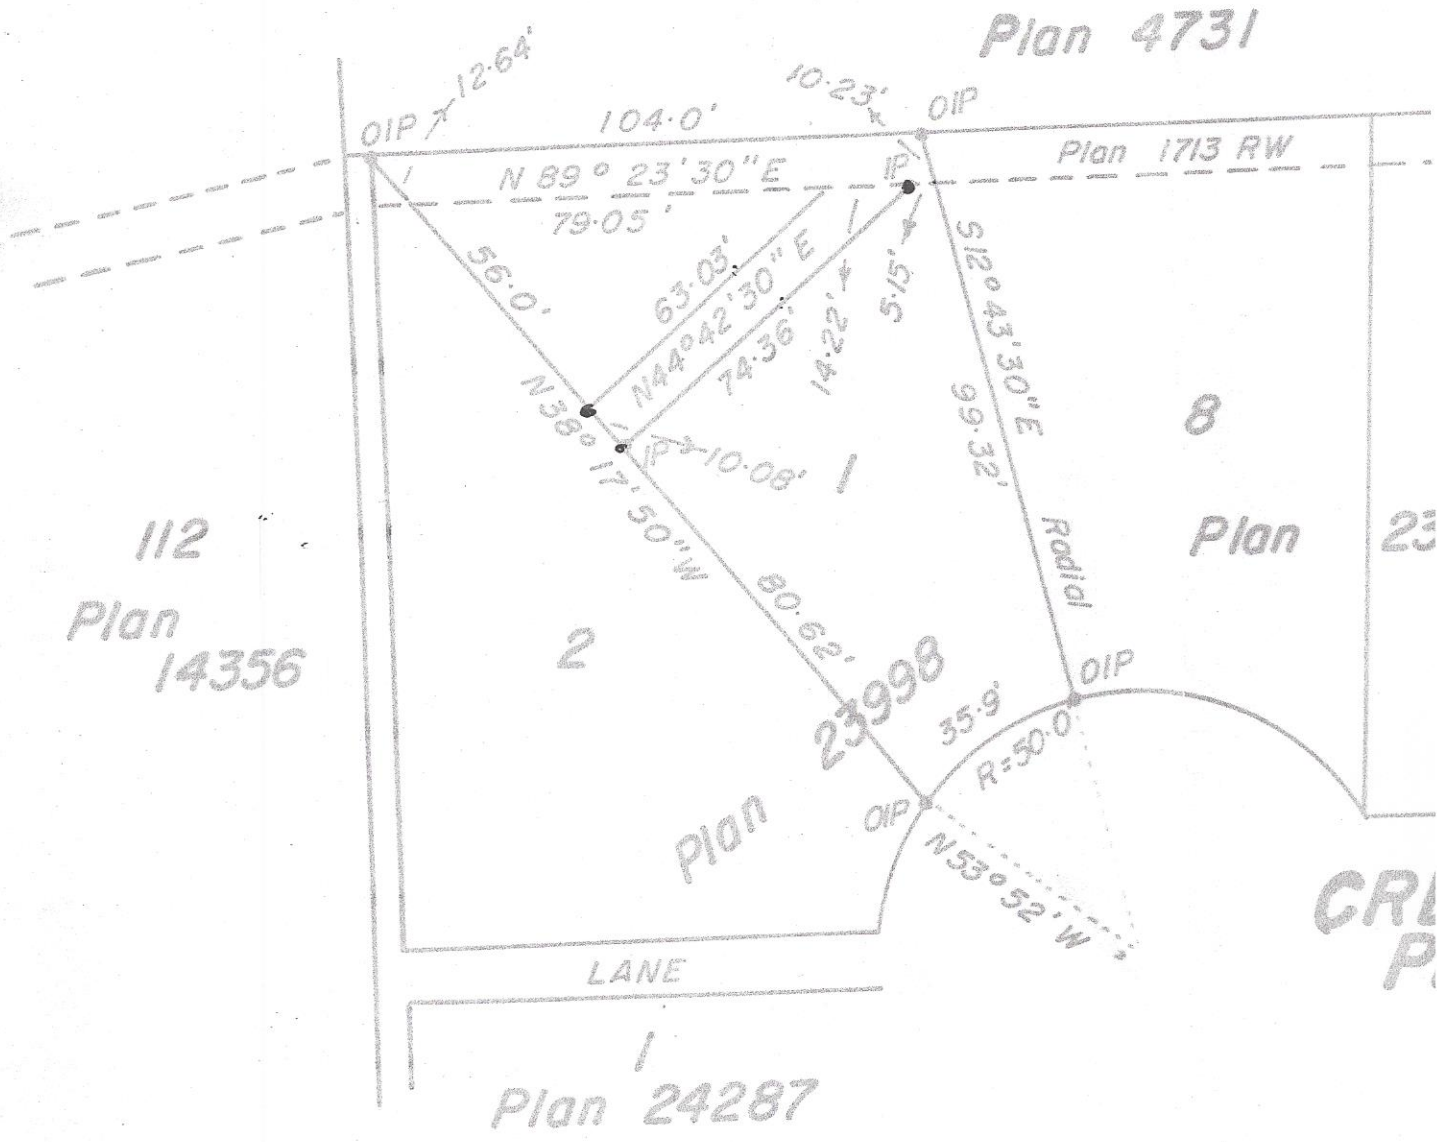

SECTION 5, WELLINGTON DISTRICT

Scale: 1 inch = 50 feet

O. Smythies of the City of Nanaimo, British Columbia
 Mayor, make oath and say that I was present at and did
 superintend the survey represented by this plan and
 survey and plan are correct.